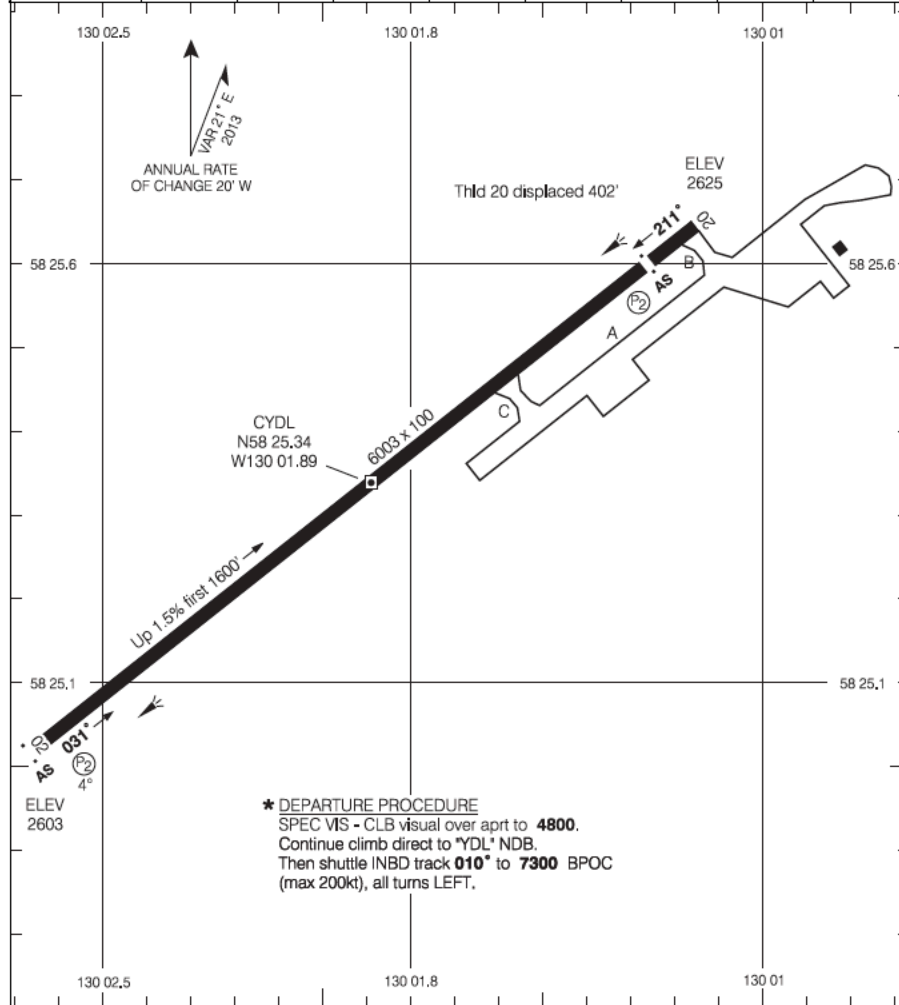

CYDL-AD

DEASE LAKE, BC
CYDL

AERODROME CHART

MET - 128.7		TFC - 123.2		RADIO Whitehorse - 123.47	
DECL DIST		02	20		
TORA	6003	6003			
TODA	6003	6003			
ASDA	6003	6003			
LDA	6003	5601			

Source of Canadian Civil Aeronautical Data © 2015 NAV CANADA All rights reserved

TAKE-OFF MINIMA	SCALE IN FEET
Rwys 02, 20: *	1000 0 1000 2000

AERODROME CHART

CYDL

EFF 25 JUN 15

CYDL-AD